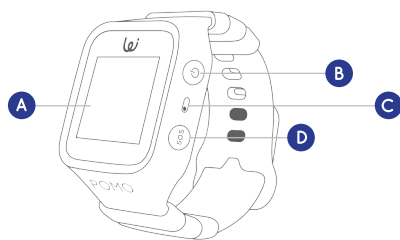

Contacts are automatically synced to watch.

- Family Contact

- BFF Contact

Add BFF (Watch)

Tap "**BFF**" menu and the watch will use bluetooth to search surrounding POMO Waffle's available.

The BFF name will be added in the BFF lists. Parents will get a notification and can edit or delete the contact in the **Friend** menu.

POMO WAFFLE

The First GPS Smartwatch that helps kids understand responsibility, express creativity and develop a healthy independence.

POMO WAFFLE will become their little helper, always there to entertain, help grow, and keep the child safe.

Features (Layout and buttons)

- A Screen
- B Power Button
- C Microphone
- D SOS Button
- E SIM Slot (Nano SIM)
- F Sensor
- G Charging Terminal

Charging the Watch

Charging pin is on the back of the battery cover. A magnetic charger attached to the back will ensure connected charging.