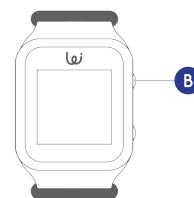

Features (Layout and buttons)

- A Screen
- B Power Button
- C Microphone
- D SOS Button
- E SIM Slot (Nano SIM)
- F Sensor
- G Charging Terminal

Charging the Watch

Charging pin is on the back of the battery cover. A magnetic charger attached to the back will ensure connected charging.

Download and Connecting

Before pairing process please make sure POMO Waffle has internet connection from the SIM Card.

* Download **POMO Waffle** application directly from

Getting Started

Power On and Off