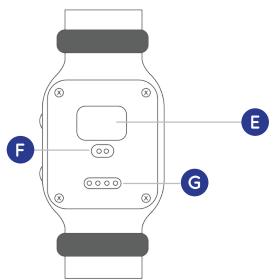

Contacts are automatically synced to watch.

- Family Contact

- BFF Contact

Add BFF (Watch)

Tap "**BFF**" menu and the watch will use bluetooth to search surrounding POMO Waffle's available.

The BFF name will be added in the BFF lists. Parents will get a notification and can edit or delete the contact in the **Friend** menu.

Features (Layout and buttons)

- A Screen
- B Power Button
- C Microphone
- D SOS Button
- E SIM Slot (Nano SIM)
- F Sensor
- G Charging Terminal

Charging the Watch

Charging pin is on the back of the battery cover. A magnetic charger attached to the back will ensure connected charging.