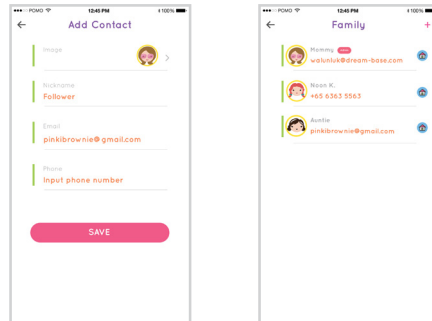

Pairing on Mobile App

Follow the instructions to pair parent smartphone to POMO Waffle

App screen will show add watch icon. Press to scan watch QR code

Get Pairing Code

QR and Pairing Code will appear on watch.

(Main menu > Settings > Pair Watch)

* Pairing can take a few minutes before showing completed message.

Add Watch Info

Fill out your child's information and press **Submit** to Save

Add Family Contact

POMO Waffle will automatically sync with the Mobile App for family members who have been added in **Family** menu.

Contacts are automatically synced to watch.

- Family Contact

- BFF Contact

Add BFF (Watch)

Tap "**BFF**" menu and the watch will use bluetooth to search surrounding POMO Waffle's available.

The BFF name will be added in the BFF lists. Parents will get a notification and can edit or delete the contact in the **Friend** menu.