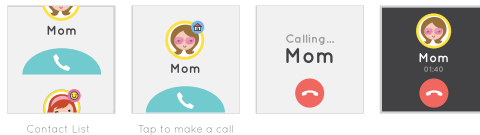

Pairing on Mobile App

Follow the instructions to pair parent smartphone to POMO Waffle

App screen will show add watch icon. Press to scan watch QR code

Get Pairing Code

QR and Pairing Code will appear on watch.

(Main menu > Settings > Pair Watch)

* Pairing can take a few minutes before showing completed message.

Add Watch Info

Fill out your child's information and press **Submit** to Save

Add Family Contact

POMO Waffle will automatically sync with the Mobile App for family members who have been added in **Family** menu.

Contacts are automatically synced to watch.

- Family Contact

- BFF Contact

Add BFF (Watch)

Tap "**BFF**" menu and the watch will use bluetooth to search surrounding POMO Waffle's available.

The BFF name will be added in the BFF lists. Parents will get a notification and can edit or delete the contact in the **Friend** menu.