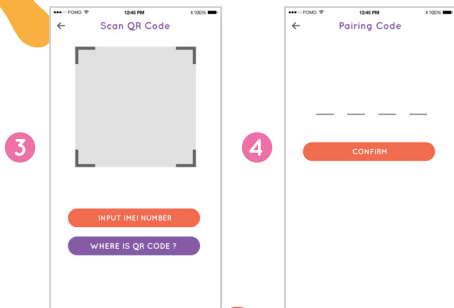

Pairing on Mobile App

Follow the instructions to pair parent smartphone to POMO Waffle

App screen will show add watch icon. Press to scan watch QR code

Get Pairing Code

QR and Pairing Code will appear on watch.