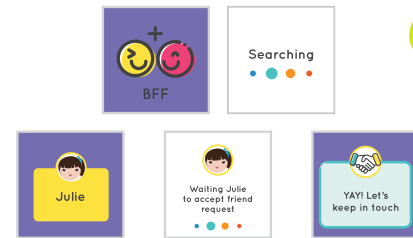

Contacts are automatically synced to watch.

- Family Contact

- BFF Contact

Add BFF (Watch)

Tap "**BFF**" menu and the watch will use bluetooth to search surrounding POMO Waffle's available.

The BFF name will be added in the BFF lists. Parents will get a notification and can edit or delete the contact in the **Friend** menu.

POMO WAFFLE

The First GPS Smartwatch that helps kids understand responsibility, express creativity and develop a healthy independence.

POMO WAFFLE will become their little helper, always there to entertain, help grow, and keep the child safe.