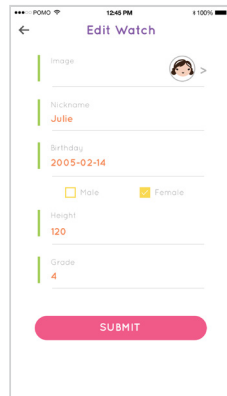

Pairing on Mobile App

Follow the instructions to pair parent smartphone to POMO Waffle

App screen will show add watch icon. Press to scan watch QR code

Get Pairing Code

QR and Pairing Code will appear on watch.

(Main menu > Settings > Pair Watch)

* Pairing can take a few minutes before showing completed message.

Add Watch Info

Fill out your child's information and press **Submit** to Save

Add Family Contact

POMO Waffle will automatically sync with the Mobile App for family members who have been added in **Family** menu.