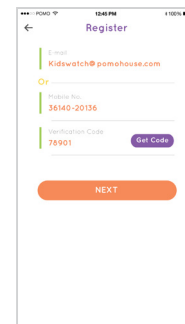

Download and Connecting

Before pairing process please make sure POMO Waffle has internet connection from the SIM Card.

* Download **POMO Waffle** application directly from

Getting Started

Power On and Off

Press and hold the power button. It will take approximately 30 seconds to be ready.

Register POMO Waffle with one of the following:

1. Email
2. Phone number
3. Facebook

POMO

POMO House International Pte. Ltd.