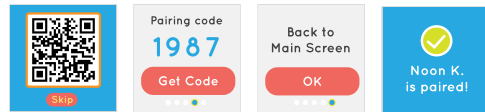

Pairing on Mobile App

Follow the instructions to pair parent smartphone to POMO Waffle

App screen will show add watch icon. Press to scan watch QR code

Get Pairing Code

QR and Pairing Code will appear on watch.