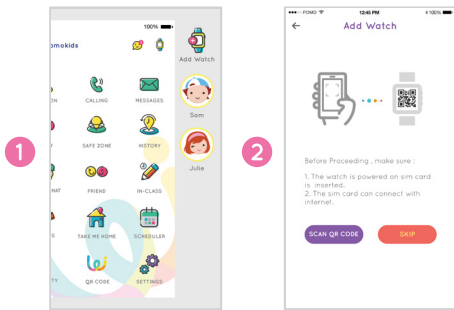

Pairing on Mobile App

Follow the instructions to pair parent smartphone to POMO Waffle

App screen will show add watch icon. Press to scan watch QR code

Get Pairing Code

QR and Pairing Code will appear on watch.

(Main menu > Settings > Pair Watch)

* Pairing can take a few minutes before showing completed message.

Add Watch Info

Fill out your child's information and press **Submit** to Save

Add Family Contact

POMO Waffle will automatically sync with the Mobile App for family members who have been added in **Family** menu.

POMO WAFFLE

The First GPS Smartwatch that helps kids understand responsibility, express creativity and develop a healthy independence.

POMO WAFFLE will become their little helper, always there to entertain, help grow, and keep the child safe.